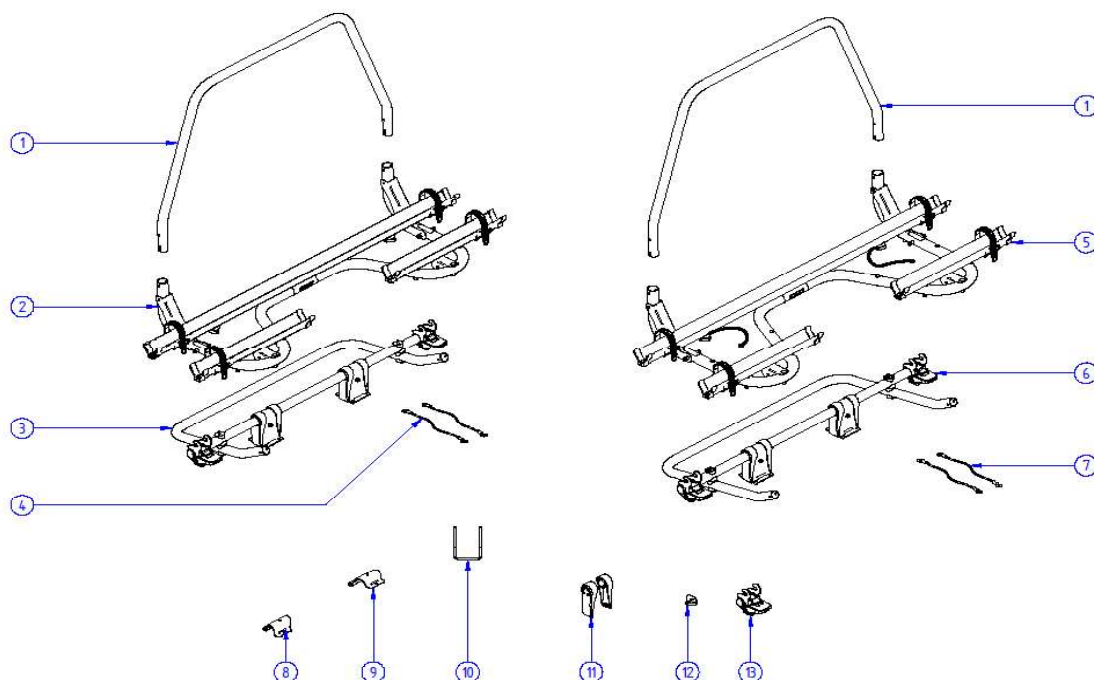

2020 SPARE PARTS LIST

Caravan Superb - Caravan Superb SV

THULE
SWEDEN

SP624

THULE
SWEDEN

THULE Caravan Superb / Superb SV

SP624-00

ART.NR.	DESCRIPTION	RETAIL € (ex.VAT)
Caravan Superb SV		
1	1500602768 CARAVAN SMART / SUPERB SUPPORT BAR	36,20
2	1500602808 CARAVAN SUPERB SV PLATFORM COMPLETE	222,20
	1500602987 CARAVAN SUPERB SV 2016 PLATFORM COMPLETE	222,20
3	1500602770 CARAVAN SUPERB SV BASE	153,30
	1500602988 CARAVAN SUPERB SV 2016 BASE	155,50
4	1500603487 CARAVAN SUPERB SV TILT STOP CORD - 450MM (2x)	16,10
11	1500602899 CARAVAN SMART/ SUPERB FOOT COVER (2X)	4,50
12	1500602960 CARAVAN SMART/SUPERB FIXATION TILT STOP (2x)	4,30
13	1500602864 CARAVAN SMART / SUPERB PLATFORM LOCK SET V2	83,90
Caravan Superb		
1	1500602768 CARAVAN SMART / SUPERB SUPPORT BAR	36,20
5	1500602771 CARAVAN SUPERB PLATFORM COMPLETE	222,20
6	1500602772 CARAVAN SUPERB BASE	154,50
7	1500603488 CARAVAN SUPERB TILT STOP CORD - 550MM (2x)	17,20
11	1500602899 CARAVAN SMART/ SUPERB FOOT COVER (2X)	4,50
12	1500602960 CARAVAN SMART/SUPERB FIXATION TILT STOP (2x)	4,30
13	1500602864 CARAVAN SMART / SUPERB PLATFORM LOCK SET V2	83,90
Common parts for all A-frames		
8	1500602774 FIXATION PLATE D30 RH BLACK	6,20
9	1500602773 FIXATION PLATE D30 LH BLACK	6,20
10	1500601980 U-BOLT M6 x 135/78/135 (1x)	3,90
	308140 U-BOLT M6 x 160/78/160 (4x) (sold per 5 sets)	gen. price list